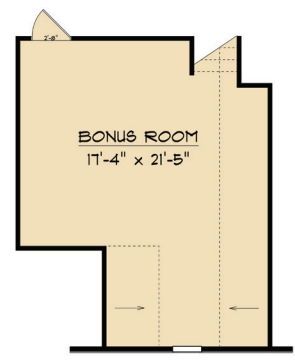

FLOWERING PEACH – 2176 HSF – 3 bed, 2 bath, and bonus room
\$364,000
 Offered by Capital Home Builders

Builders Warranty: Built and warranted by LOCAL SLV builder: Capital Home Builders.

Includes: Appliances, Granite Countertops, Hardwood and Tile Flooring, Custom Kitchen Cabinets, Fiber Cement Siding, and Stone or Brick Accents.

Interior Design: Utilize our in-house interior designer to help select finishes and paint colors.

Build it on your lot: Ask us for a quote to put this home on your lot.

Room sizes and square footages are approximate.
 Pricing, floor plans and elevations are subject to change.
 Landscaping not included.
 Price based on slab on grade construction.