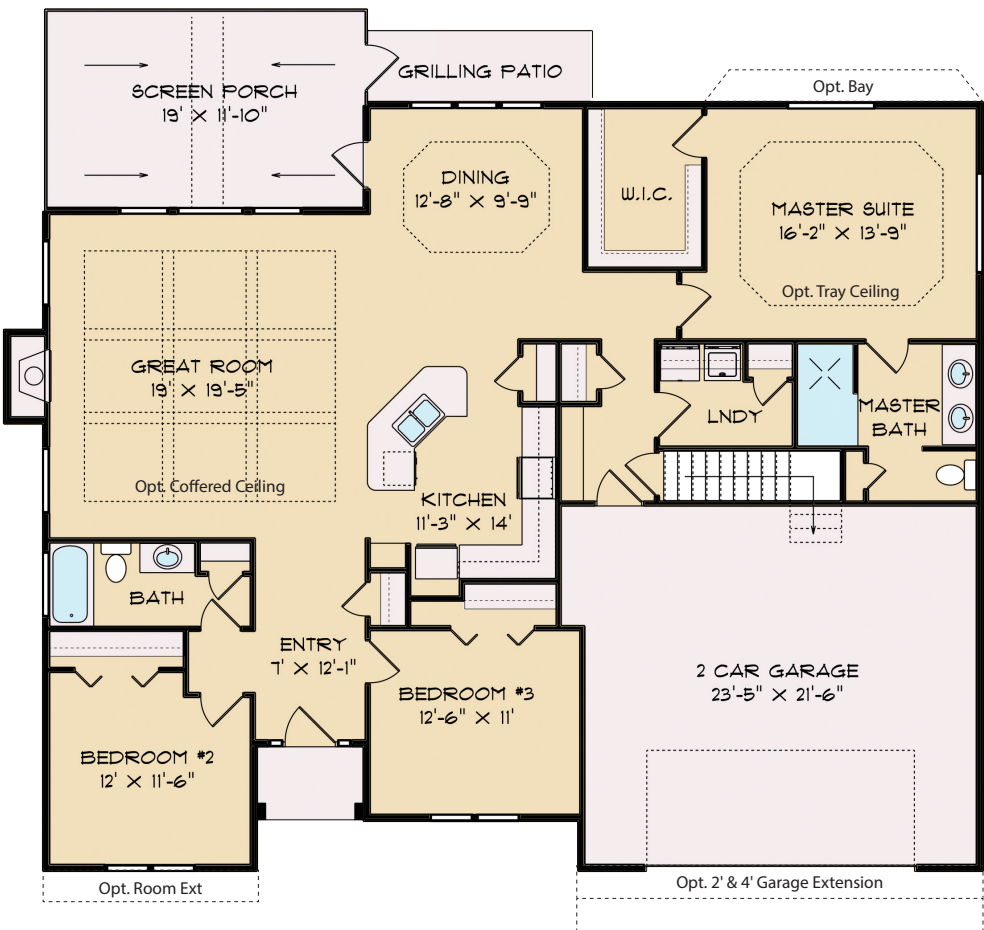

FLOWERING PEACH – 2176 HSF – 3 bed, 2 bath, and bonus room
\$364,000
 Offered by Capital Home Builders

Builders Warranty: Built and warranted by LOCAL SLV builder: Capital Home Builders.

Includes: Appliances, Granite Countertops, Hardwood and Tile Flooring, Custom Kitchen Cabinets, Fiber Cement Siding, and Stone or Brick Accents.

Interior Design: Utilize our in-house interior designer to help select finishes and paint colors.

Build it on your lot: Ask us for a quote to put this home on your lot.

Room sizes and square footages are approximate.
 Pricing, floor plans and elevations are subject to change.
 Landscaping not included.
 Price based on slab on grade construction.